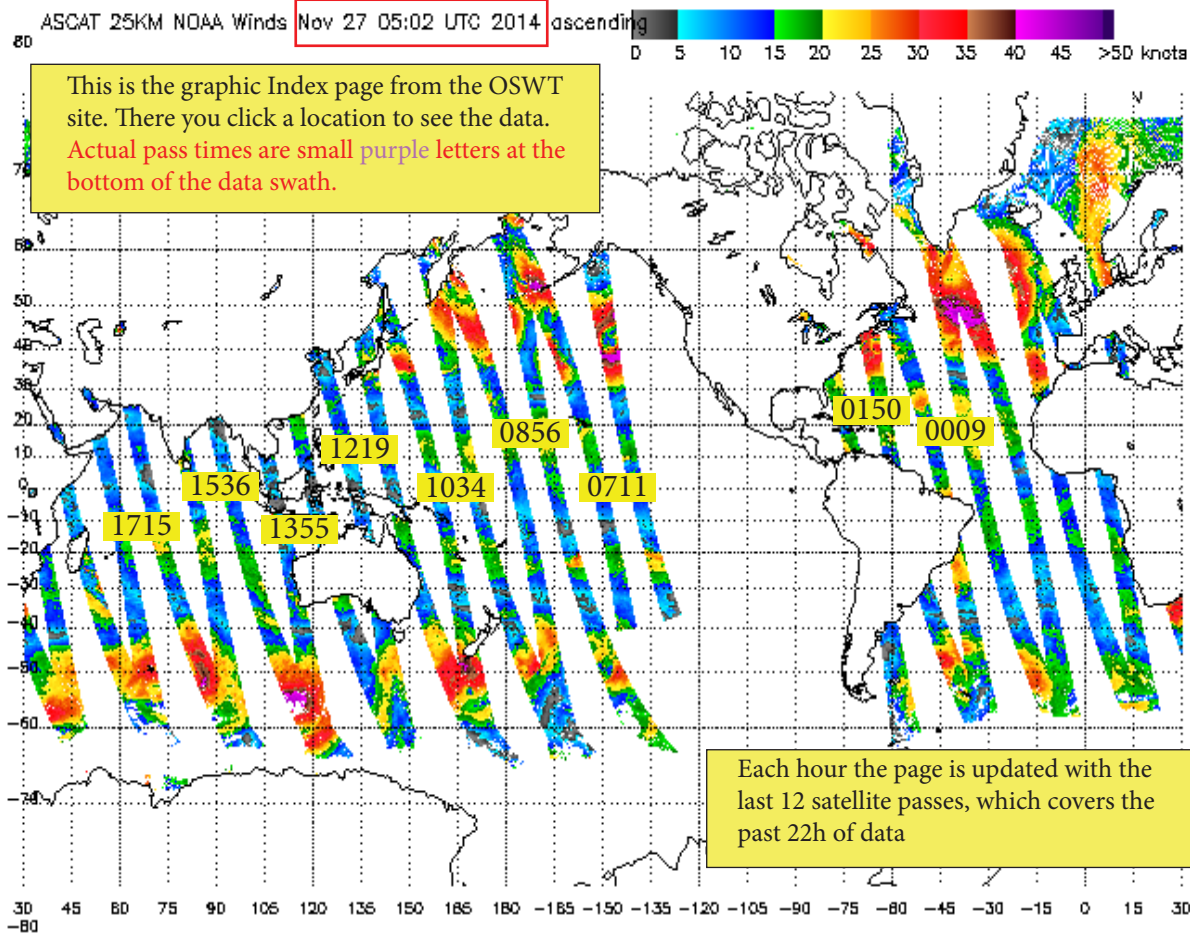

Ascending Pass

<http://manati.star.nesdis.noaa.gov/>

1 hr later

Ascending Pass