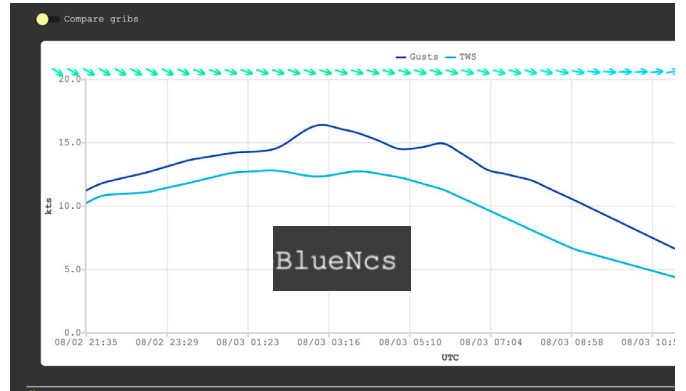

Meteogram display options from menu Configuration/General/Histogram style

Configuration menu for 'Histogram style' with the following options:

- General
- Boat
- Instruments
- NMEA connections
- Appearance
- Units and Language
- Toolbar
- Default font: Courier New
- Size: [Slider]
- Labels font size: [Slider]
- Compass size: [Slider]
- Histograms Style:
 - ChartThemeLight
 - ChartThemeBlueCerulean
 - ChartThemeDark
 - ChartThemeBrownSand
 - ChartThemeBlueNcs
 - ChartThemeHighContrast
 - ChartThemeBlueIcy
 - ChartThemeQt
- Colours
- Grib reckoning: 1.1