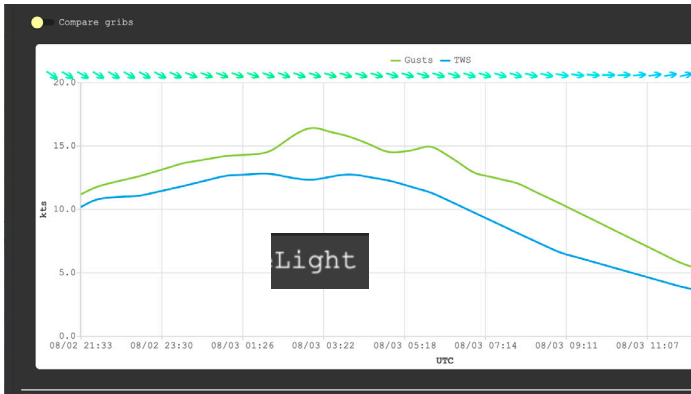

Meteogram display options from menu Configuration/General/Histogram style

Configuration menu for 'Histogram style' with the following options:

- General
- Boat
- Instruments
- NMEA connections
- Appearance
- Units and Language
- Toolbar
- Default font: Courier New
- Size: [Slider]
- Labels font size: [Slider]
- Compass size: [Slider]
- Histograms Style:
 - ChartThemeLight
 - ChartThemeBlueCerulean
 - ChartThemeDark
 - ChartThemeBrownSand
 - ChartThemeBlueNcs
 - ChartThemeHighContrast
 - ChartThemeBlueIcy
 - ChartThemeQt
- Colours
- Grib reckoning: 1.1