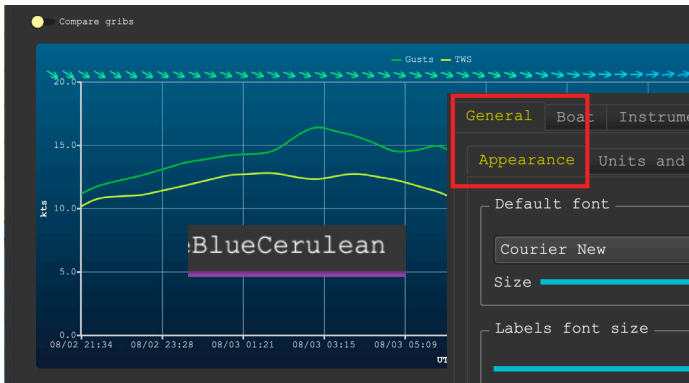

Meteogram display options from menu Configuration/General/Histogram style

Configuration menu for 'Histogram style' with the following options:

- General
- Boat
- Instruments
- NMEA connections
- Appearance
- Units and Language
- Toolbar
- Default font: Courier New
- Size: [Slider]
- Labels font size: [Slider]
- Compass size: [Slider]
- Histograms Style:
 - ChartThemeLight
 - ChartThemeBlueCerulean
 - ChartThemeDark
 - ChartThemeBrownSand
 - ChartThemeBlueNcs
 - ChartThemeHighContrast
 - ChartThemeBlueIcy
 - ChartThemeQt
- Colours
- Grib reckoning: 1.1