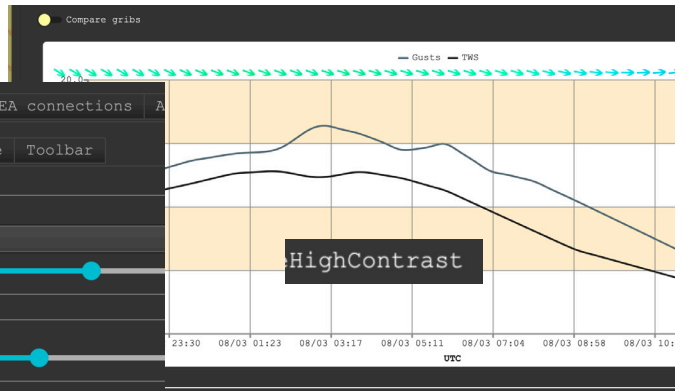

Meteogram display options from menu Configuration/General/Histogram style

Configuration menu for 'Histogram style' with the following options:

- General
- Boat
- Instruments
- NMEA connections
- Appearance
- Units and Language
- Toolbar
- Default font: Courier New
- Size: [Slider]
- Labels font size: [Slider]
- Compass size: [Slider]
- Histograms Style:
 - ChartThemeLight
 - ChartThemeBlueCerulean
 - ChartThemeDark
 - ChartThemeBrownSand
 - ChartThemeBlueNcs
 - ChartThemeHighContrast
 - ChartThemeBlueIcy
 - ChartThemeQt
- Colours
- Grib reckoning: 1.1